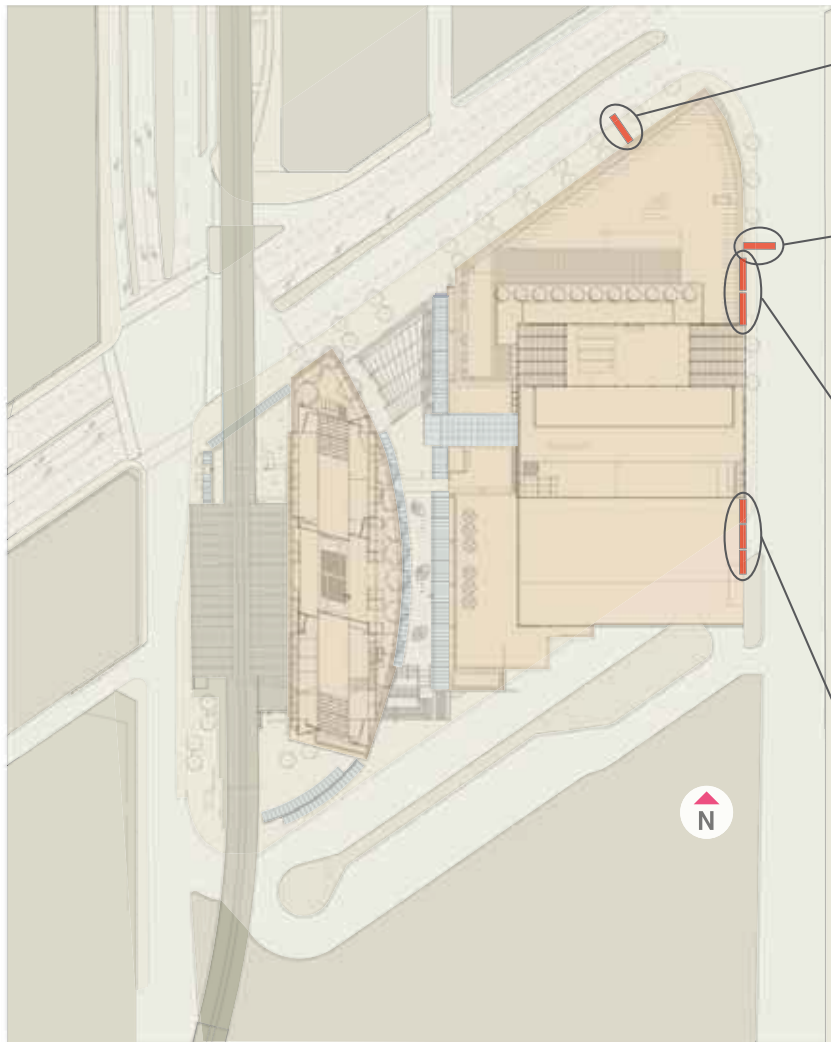

MARINE gateway

ON THE CANADA LINE

SCHEMATIC SIGNAGE DESIGN

JULY 24, 2012

TENANT SIGNAGE - Signage Locations

TENANT SIGNAGE - East Elevation

Tenant Signage Type: ANCHOR TENANT SIGNAGE

TENANT SIGNAGE - East Elevation - High Street

Tenant Signage Types: TENANT SIGNAGE

TENANT SIGNAGE - North Elevation - SW MARINE DR

TENANT SIGNAGE - North Elevation - SW MARINE DR

TENANT SIGNAGE - EAST HIGH STREET

TENANT SIGNAGE - East Elevation - HIGH STREET

WAYFINDING

- 1 DIRECTIONAL SIGN
- 2 ELECTRONIC DIRECTORY SIGN

PUBLIC ART

- 1 FIRST NATIONS
- 2 SIMON FRASER
- 3 TRANSPORTATION

SEATING

- MOVABLE TABLES AND CHAIRS
- FIXED PUBLIC SEATING

IDENTITY & DIRECTIONAL SIGNAGE - Signage Locations

Car Park Directional Signage

Car Park Tenant Signage

Car Park Entrance/Exit and Clearance Signs

Car Park Entrance/Exit and Clearance Signs

DESIGN DEVELOPMENT - Typical Directional Sign

DESIGN DEVELOPMENT - Typical Directory Sign