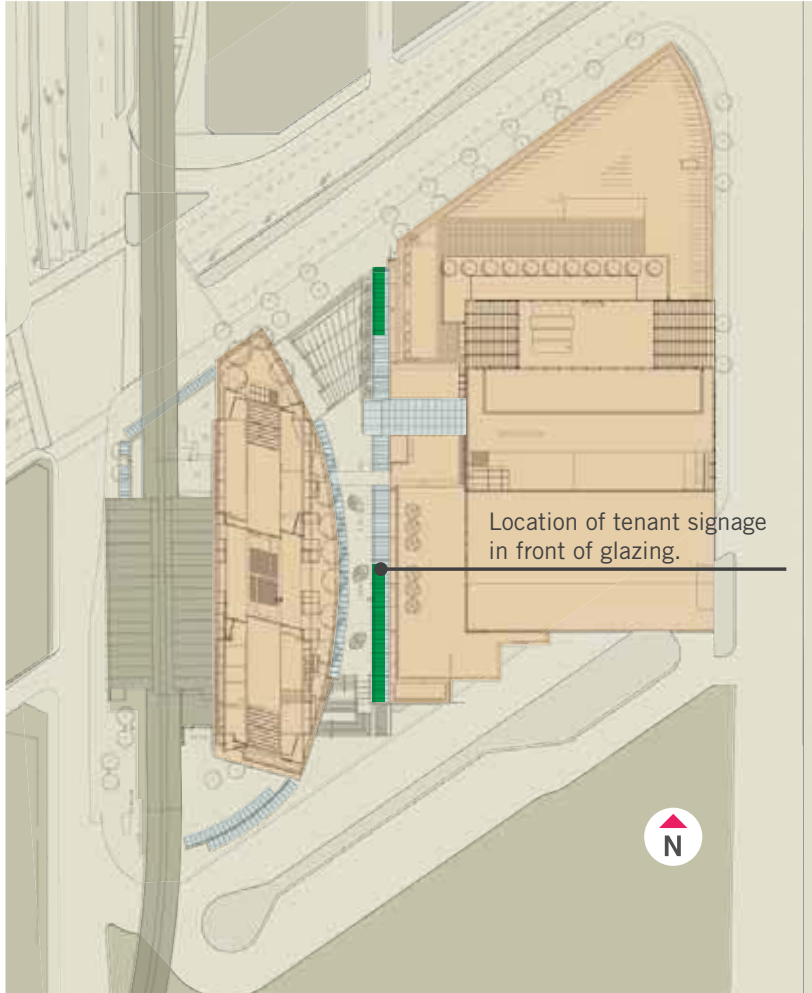

MARINE gateway

ON THE CANADA LINE

SCHEMATIC SIGNAGE DESIGN

JULY 24, 2012

TENANT SIGNAGE - Signage Locations

TENANT SIGNAGE - East Elevation

Tenant Signage Type: ANCHOR TENANT SIGNAGE

TENANT SIGNAGE - East Elevation - High Street

Tenant Signage Types: TENANT SIGNAGE

TENANT SIGNAGE - North Elevation - SW MARINE DR

TENANT SIGNAGE - North Elevation - SW MARINE DR

TENANT SIGNAGE - EAST HIGH STREET

TENANT SIGNAGE - East Elevation - HIGH STREET

WAYFINDING

- 1 DIRECTIONAL SIGN
- 2 ELECTRONIC DIRECTORY SIGN

PUBLIC ART

- 1 FIRST NATIONS
- 2 SIMON FRASER
- 3 TRANSPORTATION

SEATING

- MOVABLE TABLES AND CHAIRS
- FIXED PUBLIC SEATING

IDENTITY & DIRECTIONAL SIGNAGE - Signage Locations

Car Park Directional Signage

Car Park Tenant Signage

Car Park Entrance/Exit and Clearance Signs

Car Park Entrance/Exit and Clearance Signs

DESIGN DEVELOPMENT - Typical Directional Sign

DESIGN DEVELOPMENT - Typical Directory Sign