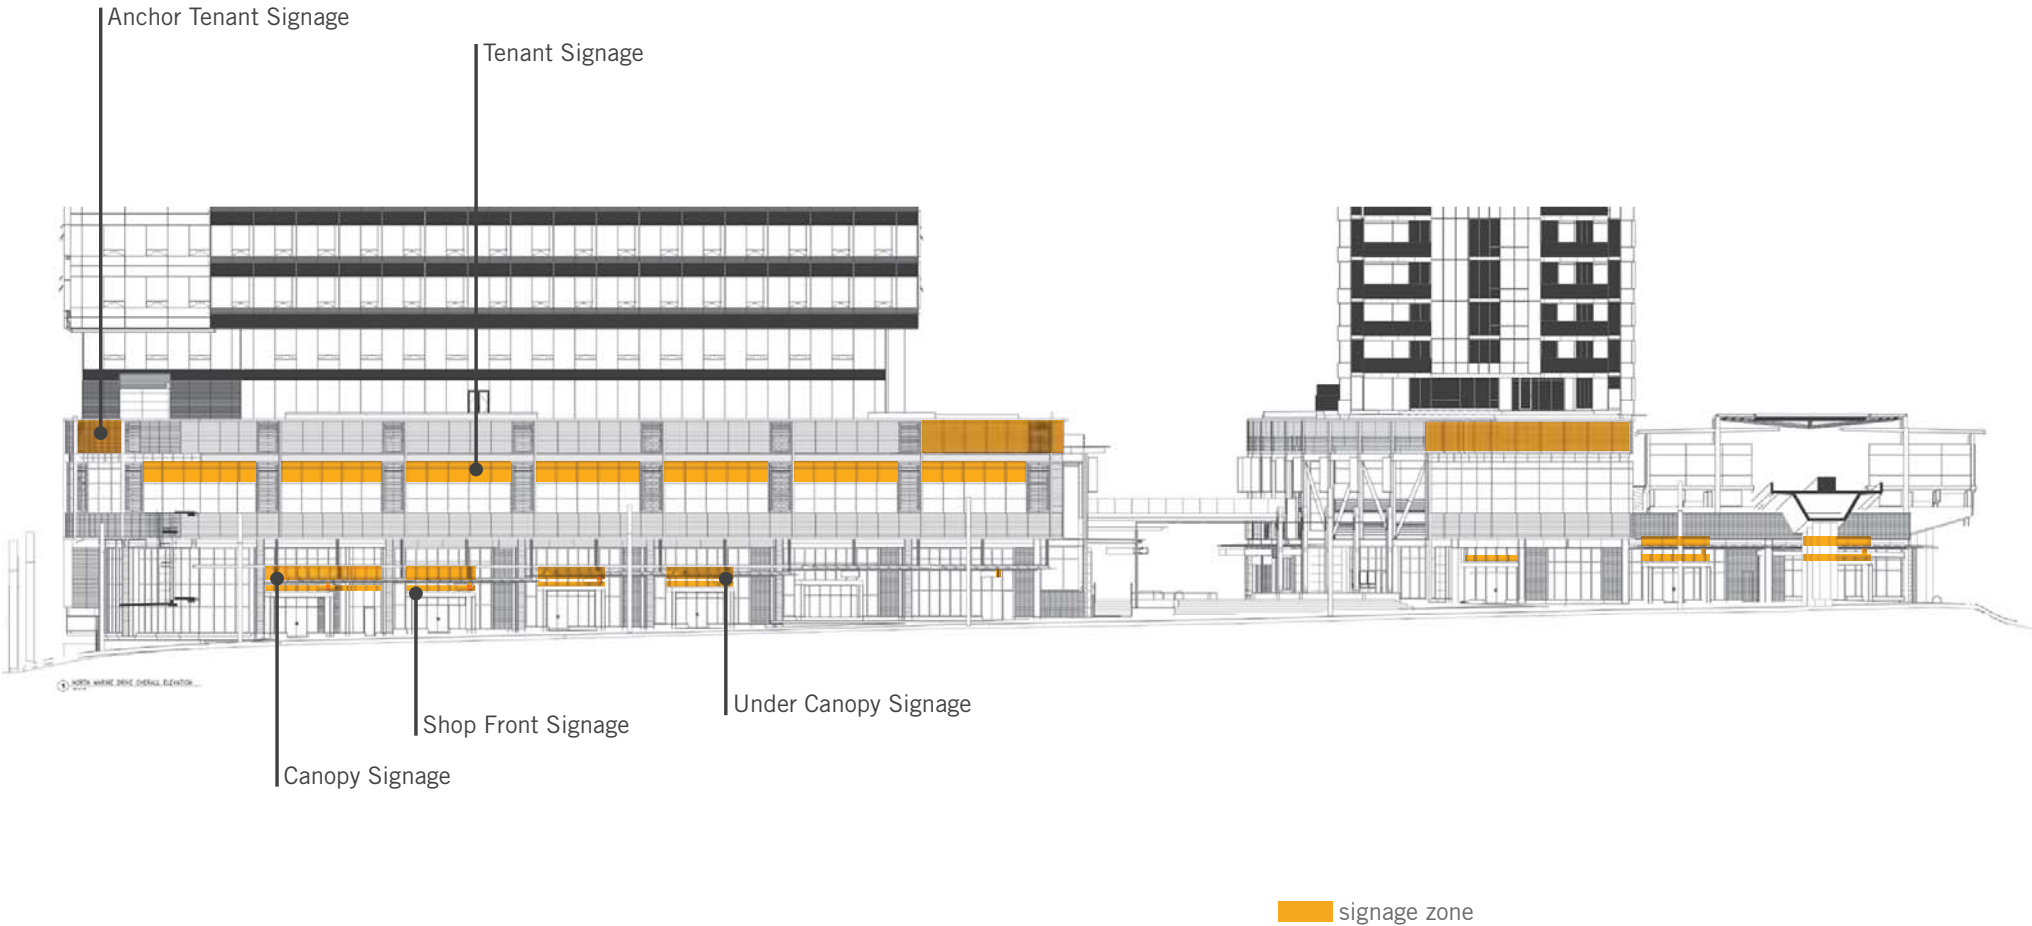

MARINE gateway

ON THE CANADA LINE

SCHEMATIC SIGNAGE DESIGN

JULY 24, 2012

TENANT SIGNAGE - Signage Locations

TENANT SIGNAGE - East Elevation

Tenant Signage Type: ANCHOR TENANT SIGNAGE

TENANT SIGNAGE - East Elevation - High Street

Tenant Signage Types: TENANT SIGNAGE

TENANT SIGNAGE - North Elevation - SW MARINE DR

TENANT SIGNAGE - North Elevation - SW MARINE DR

TENANT SIGNAGE - EAST HIGH STREET

TENANT SIGNAGE - East Elevation - HIGH STREET

WAYFINDING

- 1 DIRECTIONAL SIGN
- 2 ELECTRONIC DIRECTORY SIGN

PUBLIC ART

- 1 FIRST NATIONS
- 2 SIMON FRASER
- 3 TRANSPORTATION

SEATING

- MOVABLE TABLES AND CHAIRS
- FIXED PUBLIC SEATING

IDENTITY & DIRECTIONAL SIGNAGE - Signage Locations

Car Park Directional Signage

Car Park Tenant Signage

Car Park Entrance/Exit and Clearance Signs

Car Park Entrance/Exit and Clearance Signs

DESIGN DEVELOPMENT - Typical Directional Sign

DESIGN DEVELOPMENT - Typical Directory Sign