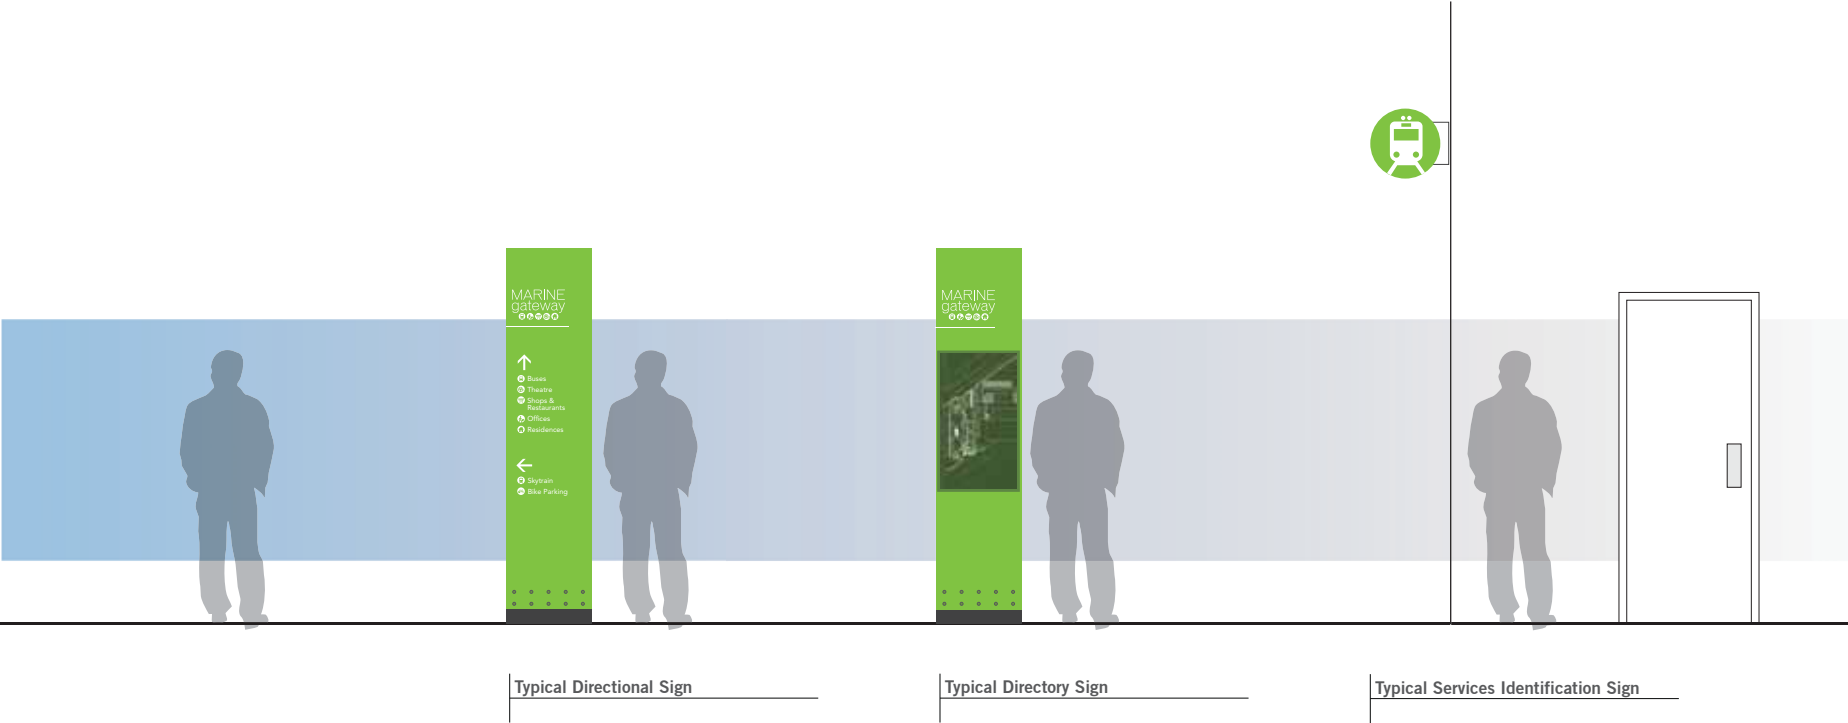

MARINE gateway

ON THE CANADA LINE

SCHEMATIC SIGNAGE DESIGN

JULY 24, 2012

TENANT SIGNAGE - Signage Locations

TENANT SIGNAGE - East Elevation

Tenant Signage Type: ANCHOR TENANT SIGNAGE

TENANT SIGNAGE - East Elevation - High Street

WAYFINDING

- 1 DIRECTIONAL SIGN
- 2 ELECTRONIC DIRECTORY SIGN

PUBLIC ART

- 1 FIRST NATIONS
- 2 SIMON FRASER
- 3 TRANSPORTATION

SEATING

- MOVABLE TABLES AND CHAIRS
- FIXED PUBLIC SEATING

IDENTITY & DIRECTIONAL SIGNAGE - Signage Locations

Car Park Directional Signage

Car Park Tenant Signage

Car Park Entrance/Exit and Clearance Signs

Car Park Entrance/Exit and Clearance Signs

DESIGN DEVELOPMENT - Typical Directional Sign

DESIGN DEVELOPMENT - Typical Directory Sign

DESIGN DEVELOPMENT - Sign Family

DESIGN DEVELOPMENT - Typical Directional Sign