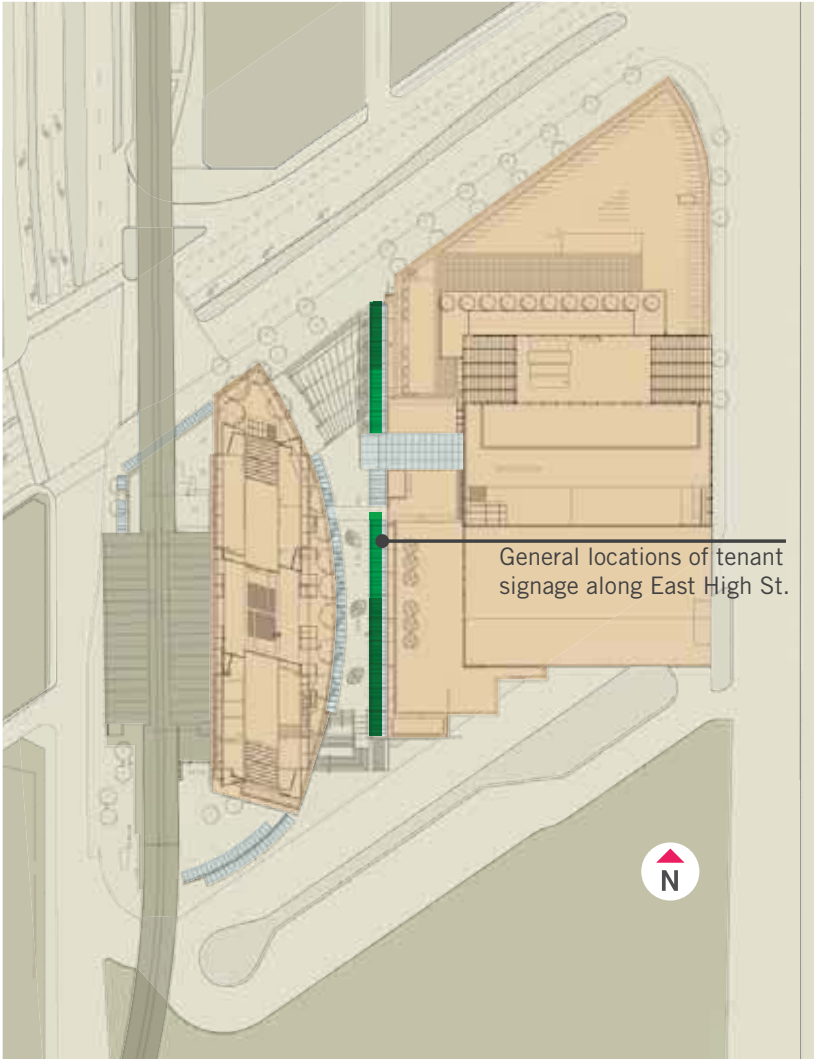

MARINE gateway

ON THE CANADA LINE

SCHEMATIC SIGNAGE DESIGN

JULY 24, 2012

TENANT SIGNAGE - Signage Locations

TENANT SIGNAGE - East Elevation

Tenant Signage Type: ANCHOR TENANT SIGNAGE

TENANT SIGNAGE - East Elevation - High Street

Tenant Signage Types: TENANT SIGNAGE

TENANT SIGNAGE - North Elevation - SW MARINE DR

TENANT SIGNAGE - North Elevation - SW MARINE DR

TENANT SIGNAGE - EAST HIGH STREET

TENANT SIGNAGE - East Elevation - HIGH STREET

WAYFINDING

- 1 DIRECTIONAL SIGN
- 2 ELECTRONIC DIRECTORY SIGN

PUBLIC ART

- 1 FIRST NATIONS
- 2 SIMON FRASER
- 3 TRANSPORTATION

SEATING

- MOVABLE TABLES AND CHAIRS
- FIXED PUBLIC SEATING

IDENTITY & DIRECTIONAL SIGNAGE - Signage Locations

Car Park Directional Signage

Car Park Tenant Signage

Car Park Entrance/Exit and Clearance Signs

Car Park Entrance/Exit and Clearance Signs

DESIGN DEVELOPMENT - Typical Directional Sign

DESIGN DEVELOPMENT - Typical Directory Sign