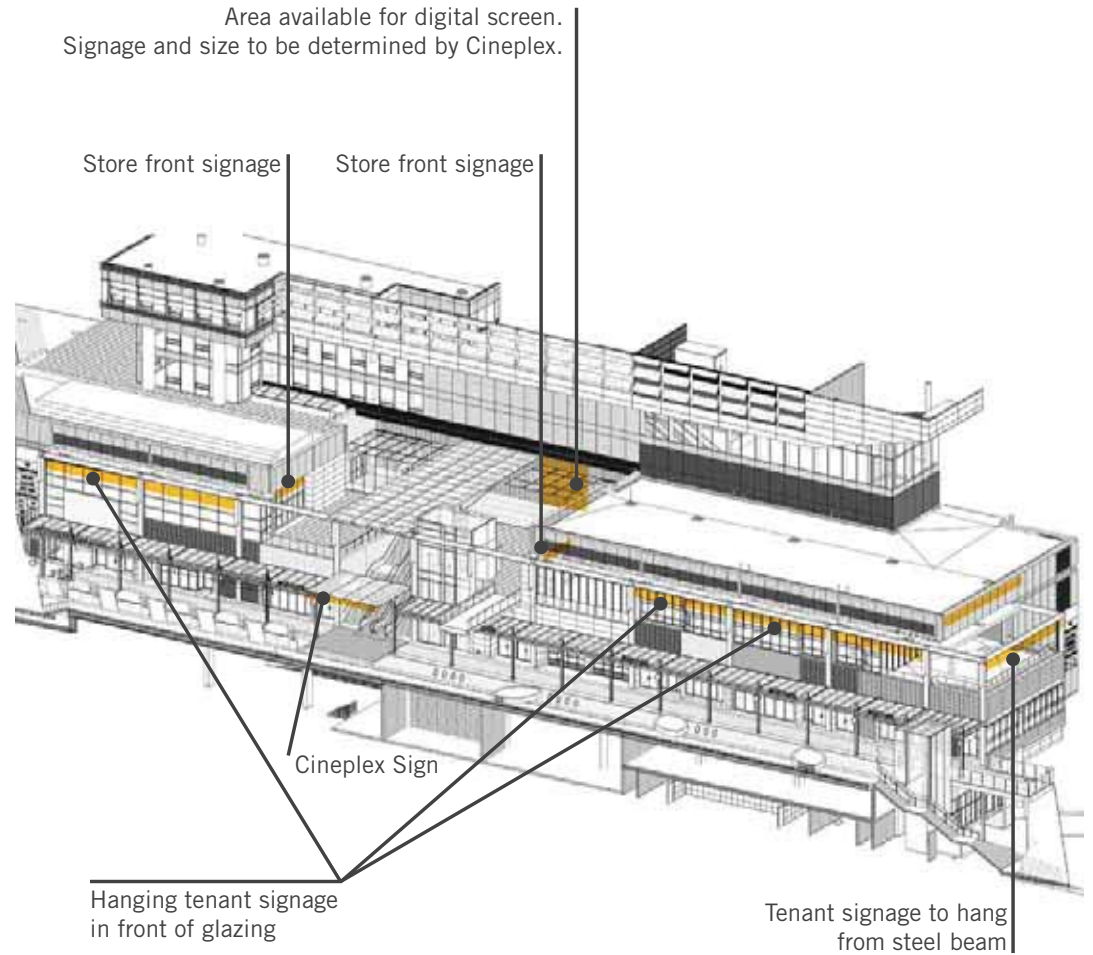

MARINE gateway

ON THE CANADA LINE

SCHEMATIC SIGNAGE DESIGN

JULY 24, 2012

TENANT SIGNAGE - Signage Locations

TENANT SIGNAGE - East Elevation

Tenant Signage Type: ANCHOR TENANT SIGNAGE

TENANT SIGNAGE - East Elevation - High Street

Tenant Signage Types: TENANT SIGNAGE

TENANT SIGNAGE - North Elevation - SW MARINE DR

TENANT SIGNAGE - North Elevation - SW MARINE DR

TENANT SIGNAGE - EAST HIGH STREET

TENANT SIGNAGE - East Elevation - HIGH STREET

WAYFINDING

- 1 DIRECTIONAL SIGN
- 2 ELECTRONIC DIRECTORY SIGN

PUBLIC ART

- 1 FIRST NATIONS
- 2 SIMON FRASER
- 3 TRANSPORTATION

SEATING

- MOVABLE TABLES AND CHAIRS
- FIXED PUBLIC SEATING

IDENTITY & DIRECTIONAL SIGNAGE - Signage Locations

Car Park Directional Signage

Car Park Tenant Signage

Car Park Entrance/Exit and Clearance Signs

Car Park Entrance/Exit and Clearance Signs

DESIGN DEVELOPMENT - Typical Directional Sign

DESIGN DEVELOPMENT - Typical Directory Sign