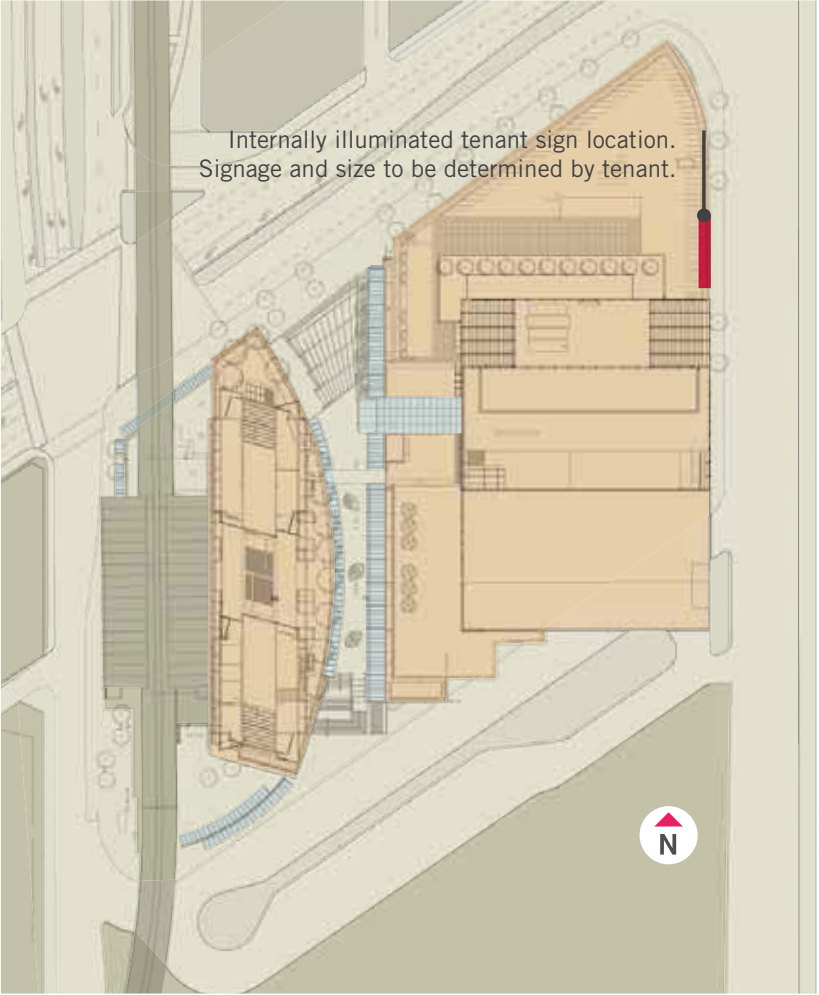

MARINE gateway

ON THE CANADA LINE

SCHEMATIC SIGNAGE DESIGN

JULY 24, 2012

TENANT SIGNAGE - Signage Locations

TENANT SIGNAGE - East Elevation

Tenant Signage Type: ANCHOR TENANT SIGNAGE

TENANT SIGNAGE - East Elevation - High Street

Tenant Signage Types: TENANT SIGNAGE

TENANT SIGNAGE - North Elevation - SW MARINE DR

TENANT SIGNAGE - North Elevation - SW MARINE DR

TENANT SIGNAGE - EAST HIGH STREET

TENANT SIGNAGE - East Elevation - HIGH STREET

WAYFINDING

- 1 DIRECTIONAL SIGN
- 2 ELECTRONIC DIRECTORY SIGN

PUBLIC ART

- 1 FIRST NATIONS
- 2 SIMON FRASER
- 3 TRANSPORTATION

SEATING

- MOVABLE TABLES AND CHAIRS
- FIXED PUBLIC SEATING

IDENTITY & DIRECTIONAL SIGNAGE - Signage Locations

Car Park Directional Signage

Car Park Tenant Signage

Car Park Entrance/Exit and Clearance Signs

Car Park Entrance/Exit and Clearance Signs

DESIGN DEVELOPMENT - Typical Directional Sign

DESIGN DEVELOPMENT - Typical Directory Sign