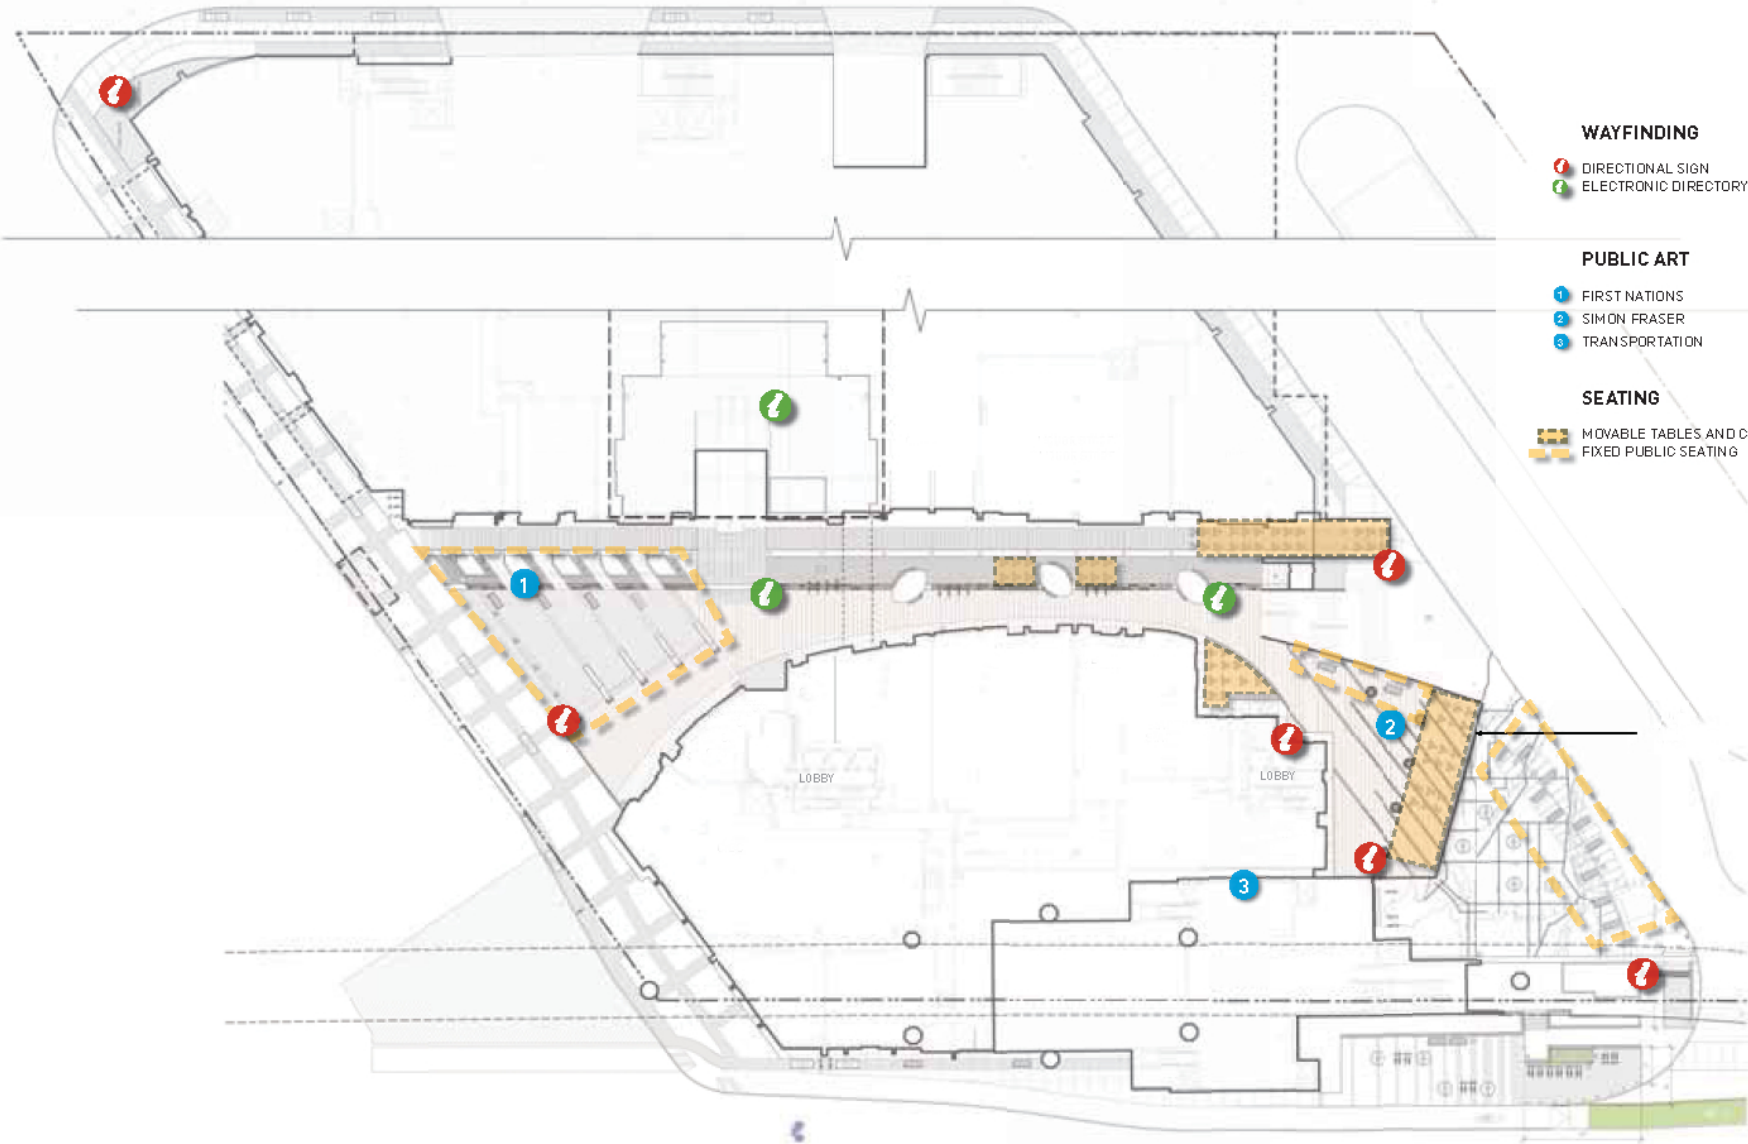

MARINE gateway

ON THE CANADA LINE

SCHEMATIC SIGNAGE DESIGN

JULY 24, 2012

TENANT SIGNAGE - Signage Locations

TENANT SIGNAGE - East Elevation

Tenant Signage Type: ANCHOR TENANT SIGNAGE

TENANT SIGNAGE - East Elevation - High Street

Tenant Signage Types: TENANT SIGNAGE

TENANT SIGNAGE - North Elevation - SW MARINE DR

TENANT SIGNAGE - North Elevation - SW MARINE DR

TENANT SIGNAGE - EAST HIGH STREET

TENANT SIGNAGE - East Elevation - HIGH STREET

WAYFINDING

- 1 DIRECTIONAL SIGN
- 2 ELECTRONIC DIRECTORY SIGN

PUBLIC ART

- 1 FIRST NATIONS
- 2 SIMON FRASER
- 3 TRANSPORTATION

SEATING

- MOVABLE TABLES AND CHAIRS
- FIXED PUBLIC SEATING

IDENTITY & DIRECTIONAL SIGNAGE - Signage Locations

Car Park Directional Signage

Car Park Tenant Signage

Car Park Entrance/Exit and Clearance Signs

Car Park Entrance/Exit and Clearance Signs

DESIGN DEVELOPMENT - Typical Directional Sign

DESIGN DEVELOPMENT - Typical Directory Sign