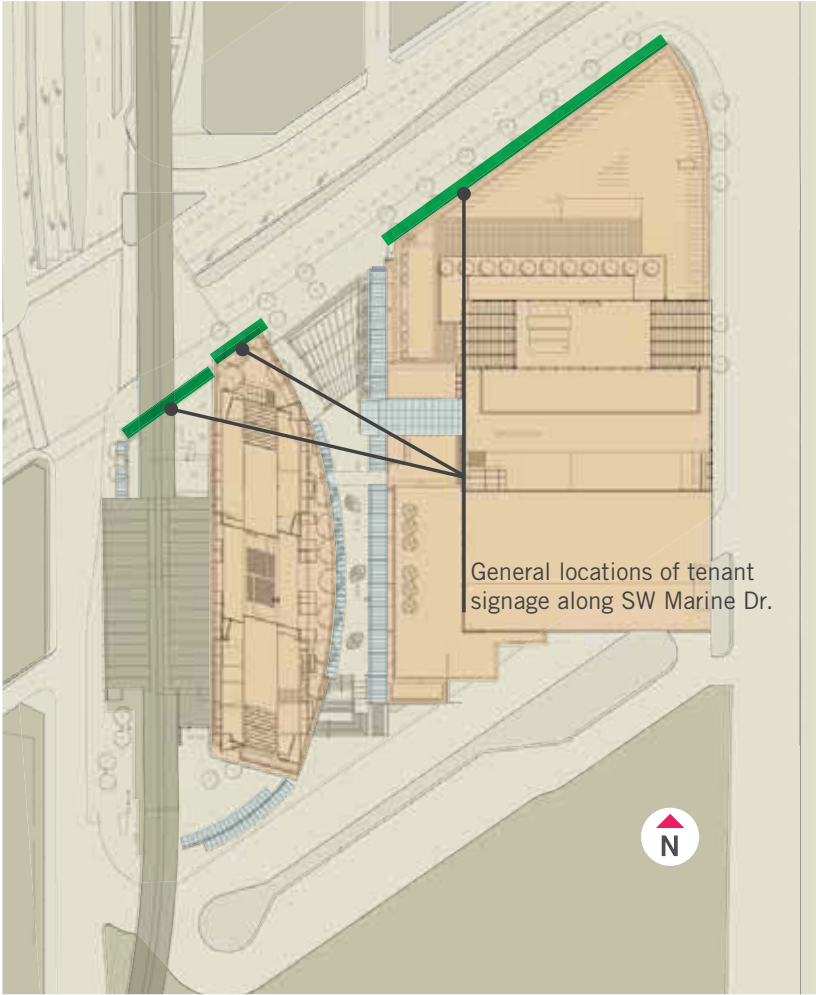

MARINE gateway

ON THE CANADA LINE

SCHEMATIC SIGNAGE DESIGN

JULY 24, 2012

TENANT SIGNAGE - Signage Locations

TENANT SIGNAGE - East Elevation

Tenant Signage Type: ANCHOR TENANT SIGNAGE

TENANT SIGNAGE - East Elevation - High Street

Tenant Signage Types: TENANT SIGNAGE

TENANT SIGNAGE - North Elevation - SW MARINE DR

TENANT SIGNAGE - North Elevation - SW MARINE DR

TENANT SIGNAGE - EAST HIGH STREET

TENANT SIGNAGE - East Elevation - HIGH STREET

WAYFINDING

- 1 DIRECTIONAL SIGN
- 2 ELECTRONIC DIRECTORY SIGN

PUBLIC ART

- 1 FIRST NATIONS
- 2 SIMON FRASER
- 3 TRANSPORTATION

SEATING

- MOVABLE TABLES AND CHAIRS
- FIXED PUBLIC SEATING

IDENTITY & DIRECTIONAL SIGNAGE - Signage Locations

Car Park Directional Signage

Car Park Tenant Signage

Car Park Entrance/Exit and Clearance Signs

Car Park Entrance/Exit and Clearance Signs

DESIGN DEVELOPMENT - Typical Directional Sign

DESIGN DEVELOPMENT - Typical Directory Sign