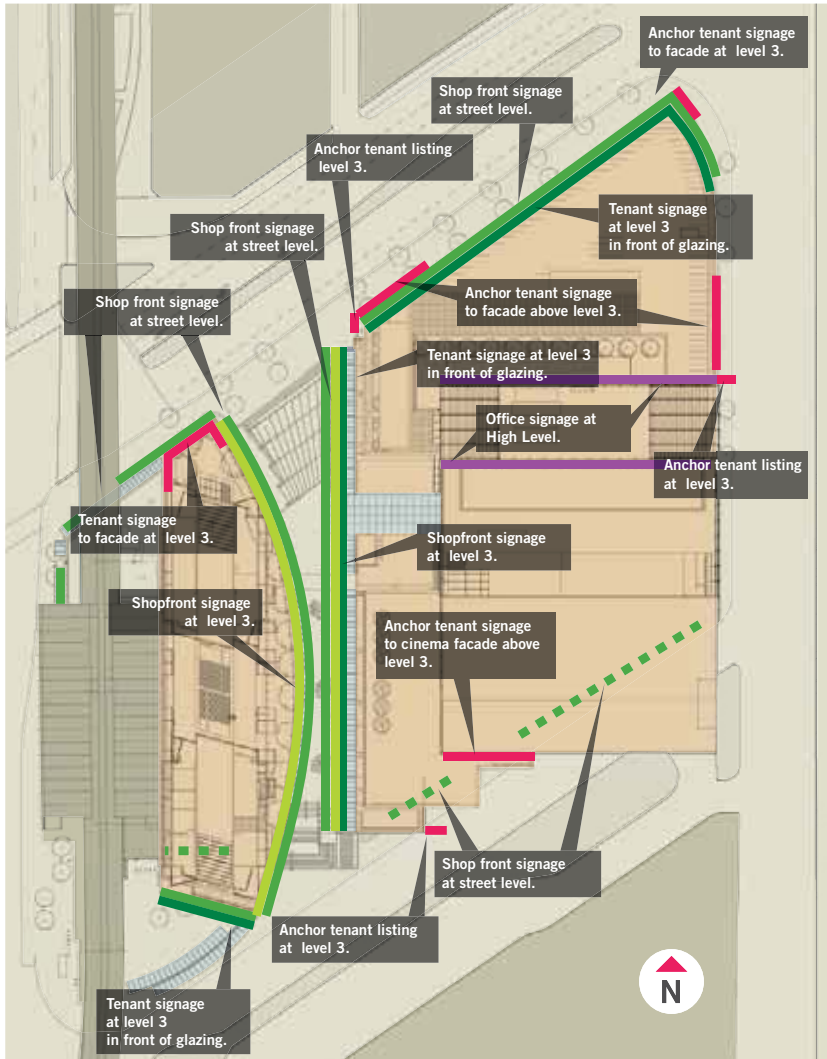

MARINE gateway

ON THE CANADA LINE

SCHEMATIC SIGNAGE DESIGN

JULY 24, 2012

TENANT SIGNAGE - Signage Locations

TENANT SIGNAGE - East Elevation

Tenant Signage Type: ANCHOR TENANT SIGNAGE

TENANT SIGNAGE - East Elevation - High Street

Tenant Signage Types: TENANT SIGNAGE

TENANT SIGNAGE - North Elevation - SW MARINE DR

TENANT SIGNAGE - North Elevation - SW MARINE DR

TENANT SIGNAGE - EAST HIGH STREET

TENANT SIGNAGE - East Elevation - HIGH STREET

WAYFINDING

- 1 DIRECTIONAL SIGN
- 2 ELECTRONIC DIRECTORY SIGN

PUBLIC ART

- 1 FIRST NATIONS
- 2 SIMON FRASER
- 3 TRANSPORTATION

SEATING

- MOVABLE TABLES AND CHAIRS
- FIXED PUBLIC SEATING

IDENTITY & DIRECTIONAL SIGNAGE - Signage Locations

Car Park Directional Signage

Car Park Tenant Signage

Car Park Entrance/Exit and Clearance Signs

Car Park Entrance/Exit and Clearance Signs

DESIGN DEVELOPMENT - Typical Directional Sign

DESIGN DEVELOPMENT - Typical Directory Sign