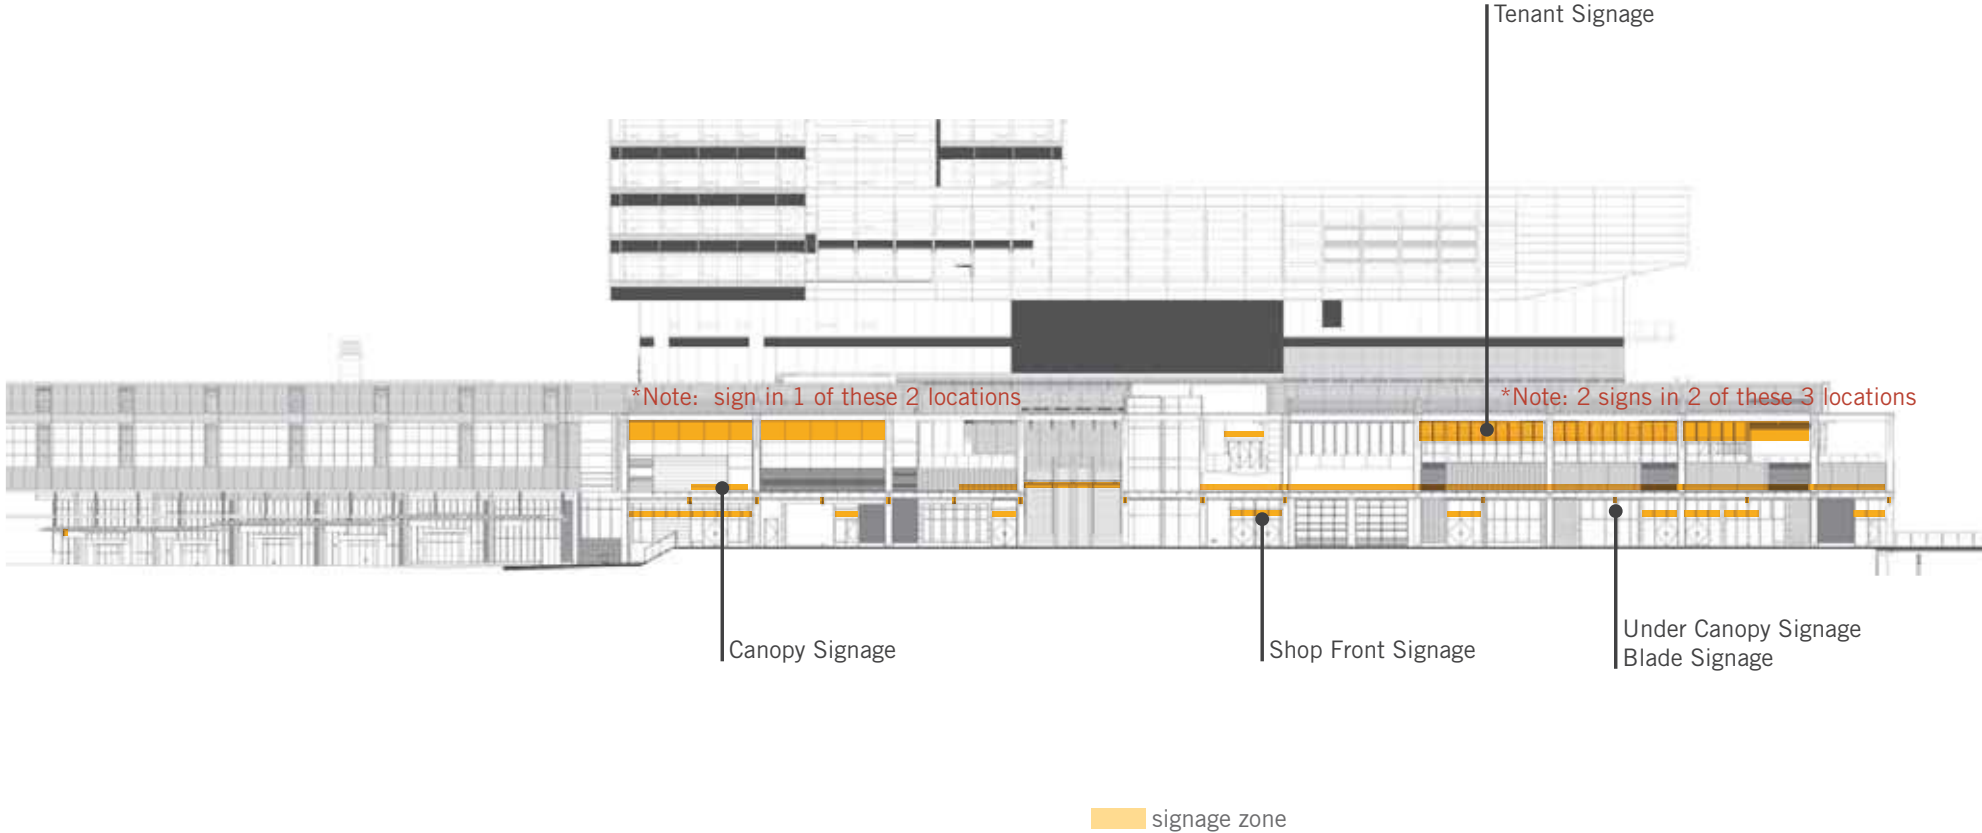

MARINE gateway

ON THE CANADA LINE

SCHEMATIC SIGNAGE DESIGN

JULY 24, 2012

TENANT SIGNAGE - Signage Locations

TENANT SIGNAGE - East Elevation

Tenant Signage Type: ANCHOR TENANT SIGNAGE

TENANT SIGNAGE - East Elevation - High Street

Tenant Signage Types: TENANT SIGNAGE

TENANT SIGNAGE - North Elevation - SW MARINE DR

TENANT SIGNAGE - North Elevation - SW MARINE DR

TENANT SIGNAGE - EAST HIGH STREET

TENANT SIGNAGE - East Elevation - HIGH STREET

WAYFINDING

- 1 DIRECTIONAL SIGN
- 2 ELECTRONIC DIRECTORY SIGN

PUBLIC ART

- 1 FIRST NATIONS
- 2 SIMON FRASER
- 3 TRANSPORTATION

SEATING

- MOVABLE TABLES AND CHAIRS
- FIXED PUBLIC SEATING

IDENTITY & DIRECTIONAL SIGNAGE - Signage Locations