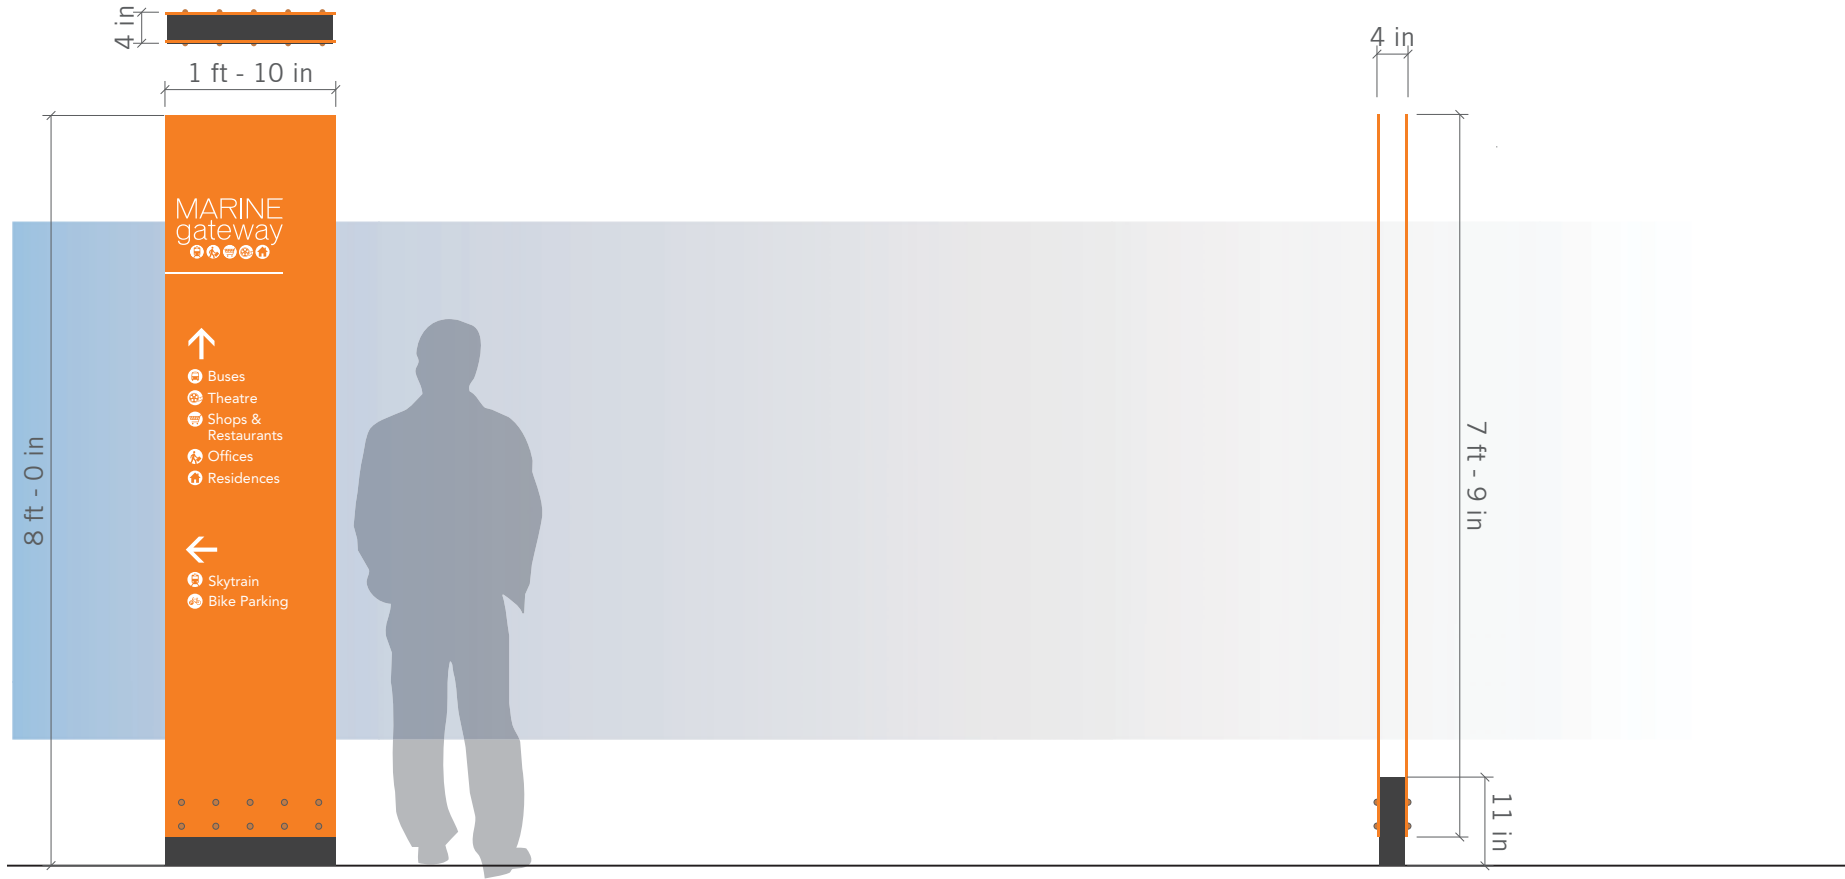

DESIGN DEVELOPMENT - Typical Directional Sign