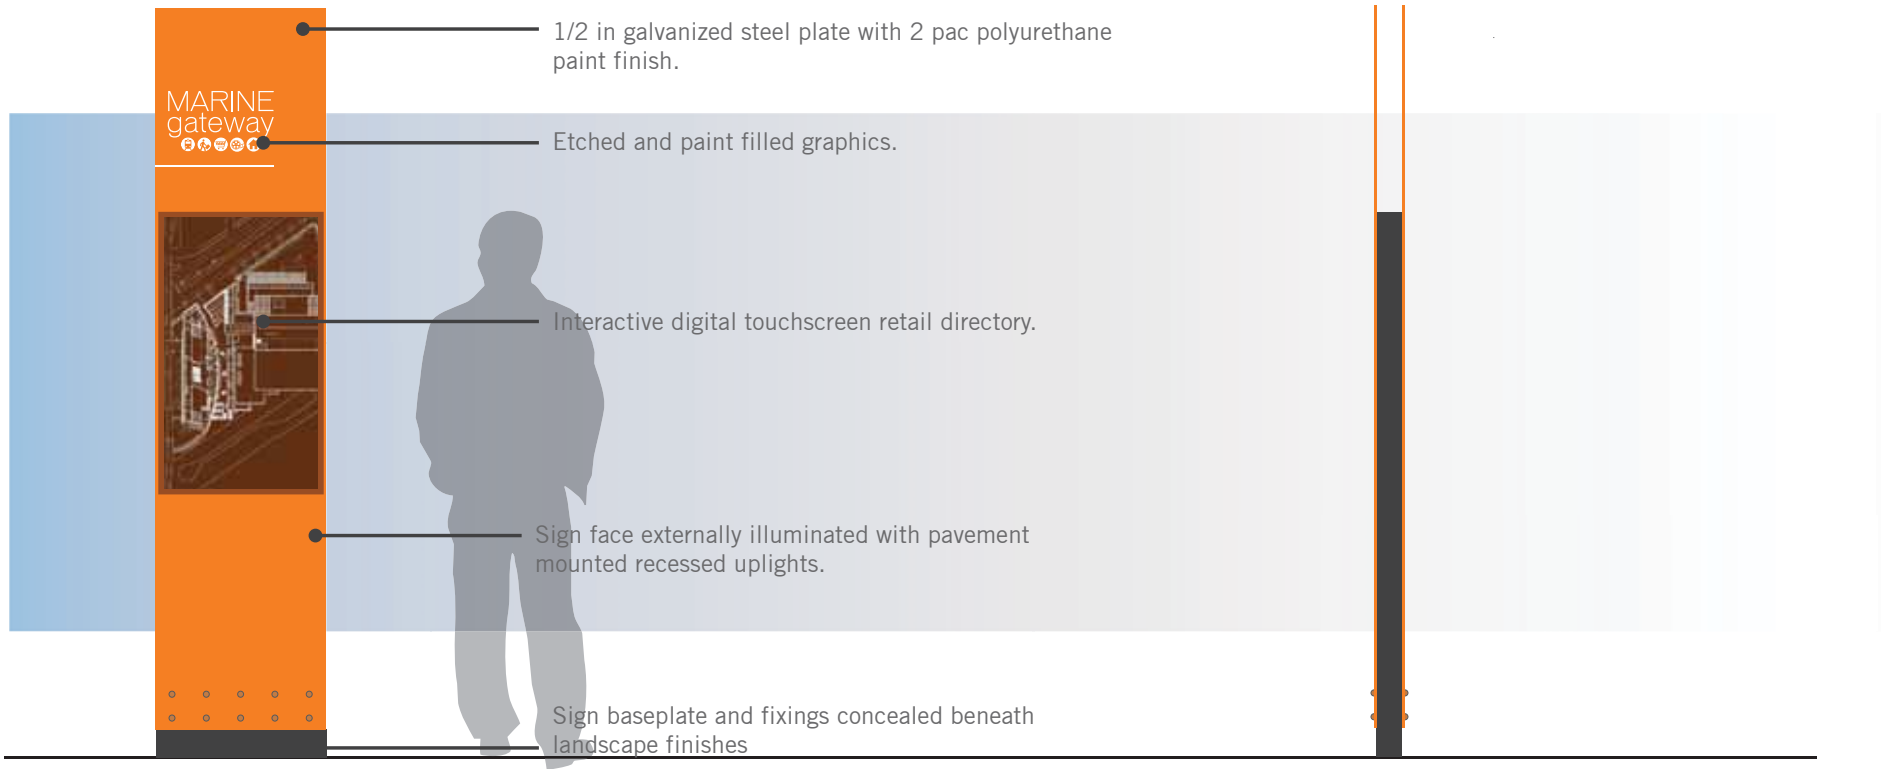

DESIGN DEVELOPMENT - Typical Directory Sign